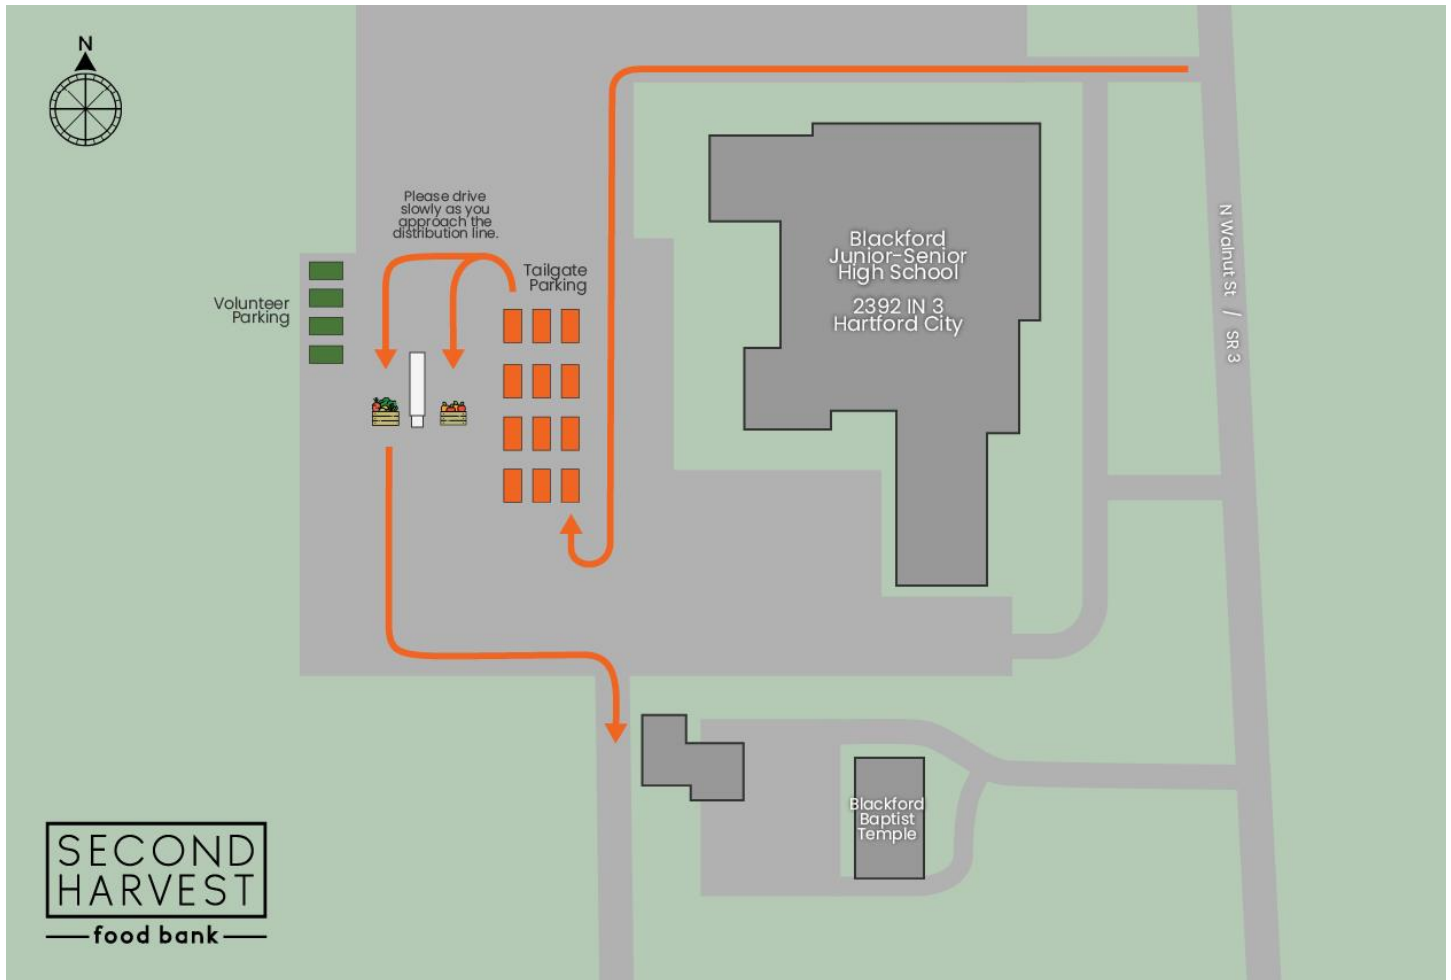

Parking Directions for Blackford Jr/Sr High School

Blackford Junior-Senior High School, 2392 IN 3, Hartford City

A full listing of tailgate schedules and locations can be found [here](#). Please follow the directions of parking attendants when you arrive, and drive carefully to ensure safety for all tailgate guests, volunteers, and staff members.

No IDs, Proof of address or need are required or will be asked for at a Second Harvest Tailgate. All are welcome, regardless of income or home county.

Distribution is while supplies last. If you would like to volunteer as well as receive food, we ask that you wait until your car has been loaded before volunteering.