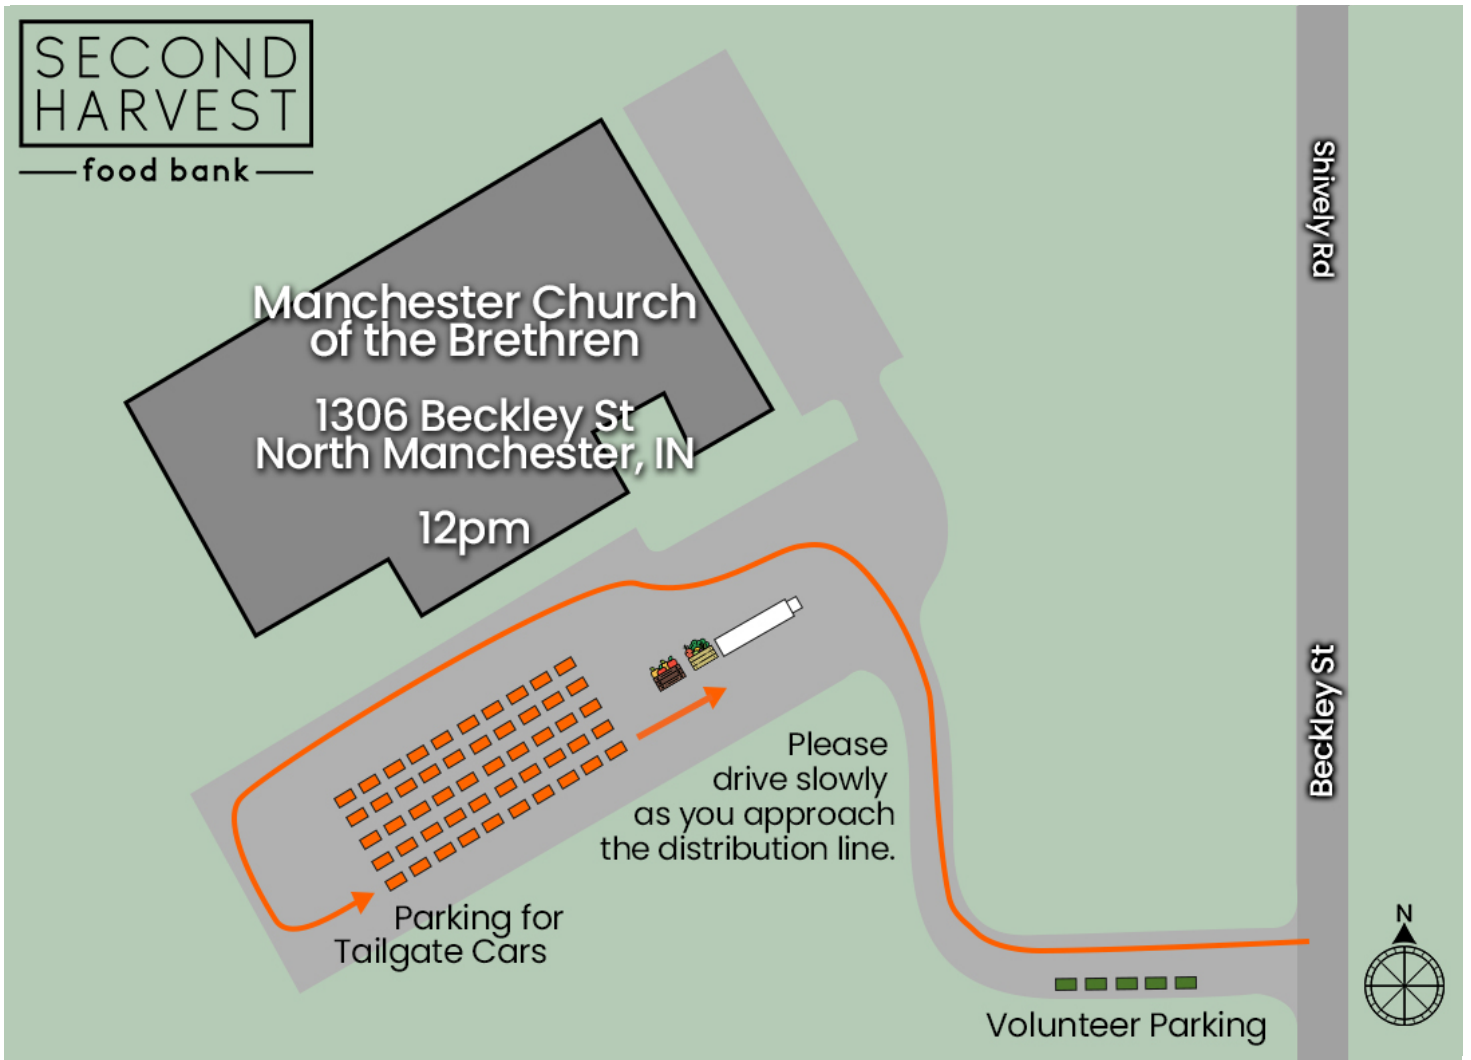

# Parking Directions for Manchester Church of the Brethren

## Manchester Church of the Brethren, 1306 Beckley St, North Manchester

A full listing of tailgate schedules and locations can be found [here](#). Please follow the directions of parking attendants when you arrive, and drive carefully to ensure safety for all tailgate guests, volunteers, and staff members.

No IDs, Proof of address or need are required or will be asked for at a Second Harvest Tailgate. All are welcome, regardless of income or home county.

Distribution is while supplies last. If you would like to volunteer as well as receive food, we ask that you wait until your car has been loaded before volunteering.