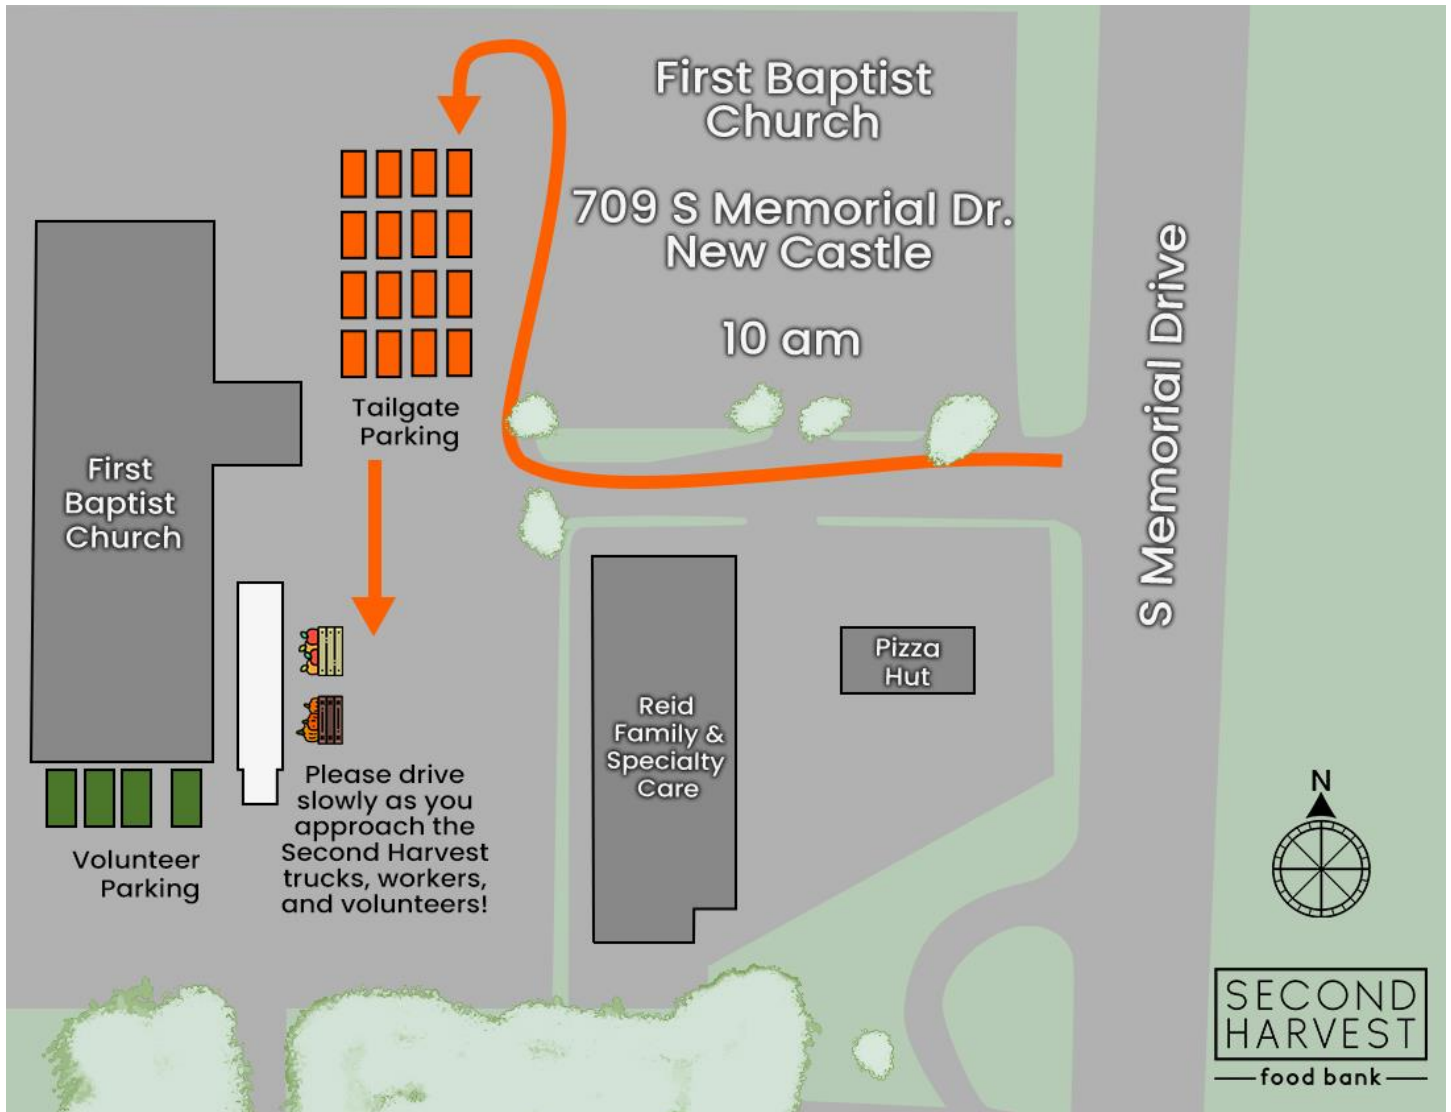

# Parking Directions for the First Baptist Church

## First Baptist Church, 709 S Memorial Dr, New Castle

A full listing of tailgate schedules and locations can be found [here](#). Please follow the directions of parking attendants when you arrive, and drive carefully to ensure safety for all tailgate guests, volunteers, and staff members.

No IDs, Proof of address or need are required or will be asked for at a Second Harvest Tailgate. All are welcome, regardless of income or home county.

Distribution is while supplies last. If you would like to volunteer as well as receive food, we ask that you wait until your car has been loaded before volunteering.