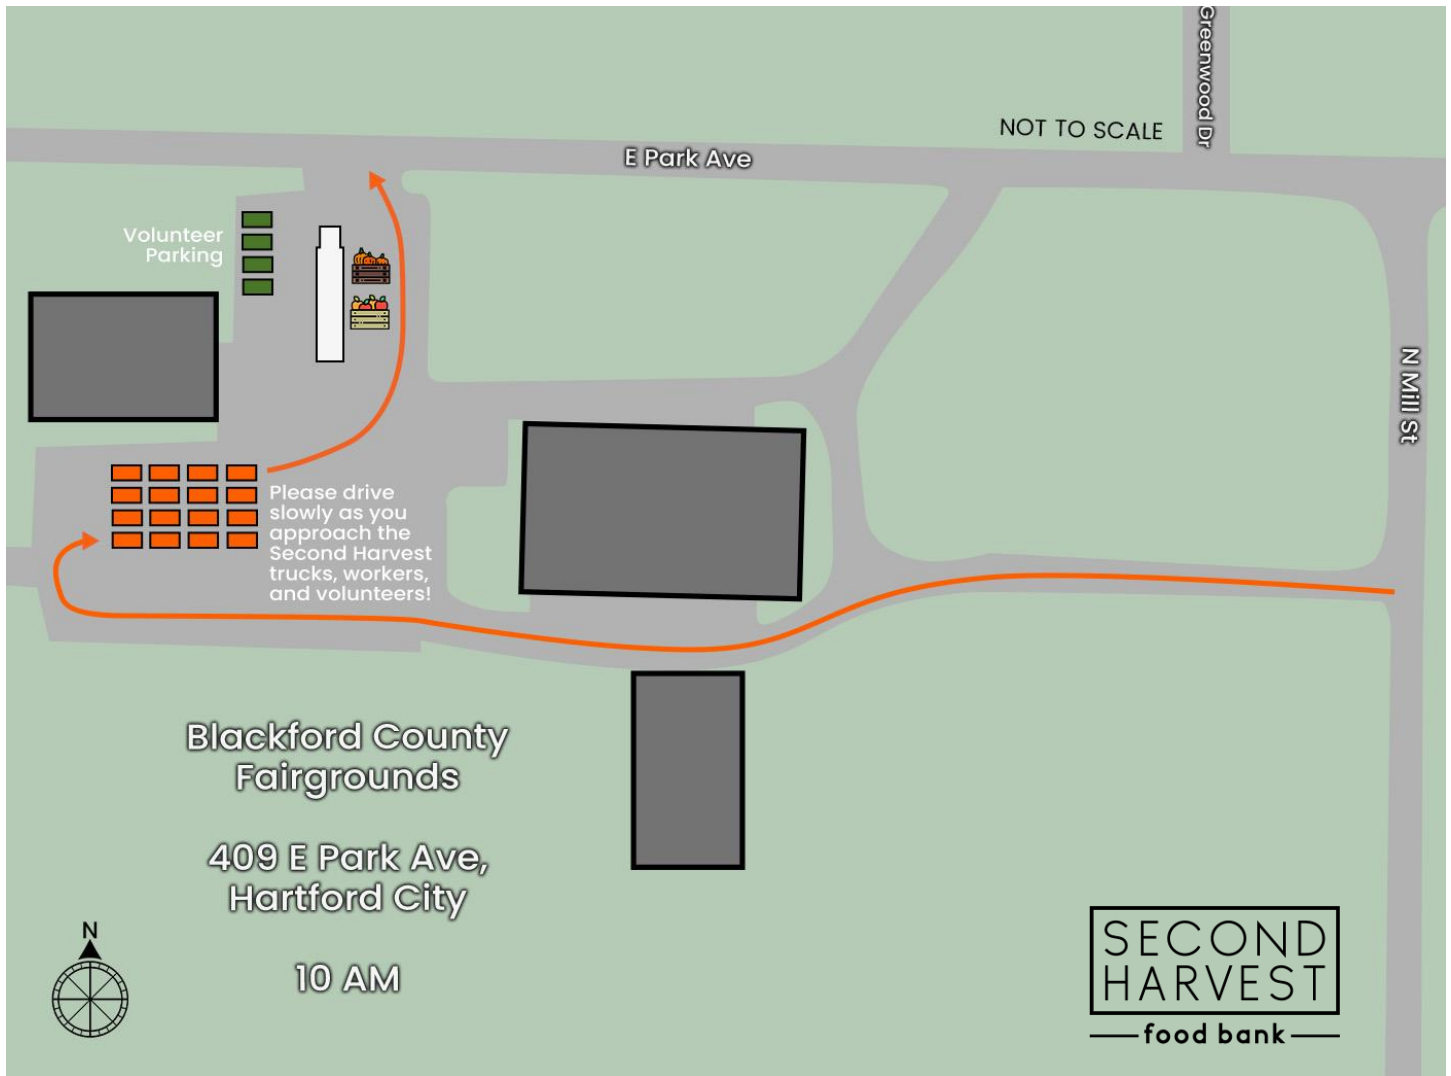

# Parking Directions for the Blackford County Fairgrounds

## Blackford County Fairgrounds, 409 E Park Ave, Hartford City

A full listing of tailgate schedules and locations can be found [here](#). Please follow the directions of parking attendants when you arrive, and drive carefully to ensure safety for all tailgate guests, volunteers, and staff members.

No IDs, Proof of address or need are required or will be asked for at a Second Harvest Tailgate. All are welcome, regardless of income or home county.

Distribution is while supplies last. If you would like to volunteer as well as receive food, we ask that you wait until your car has been loaded before volunteering.