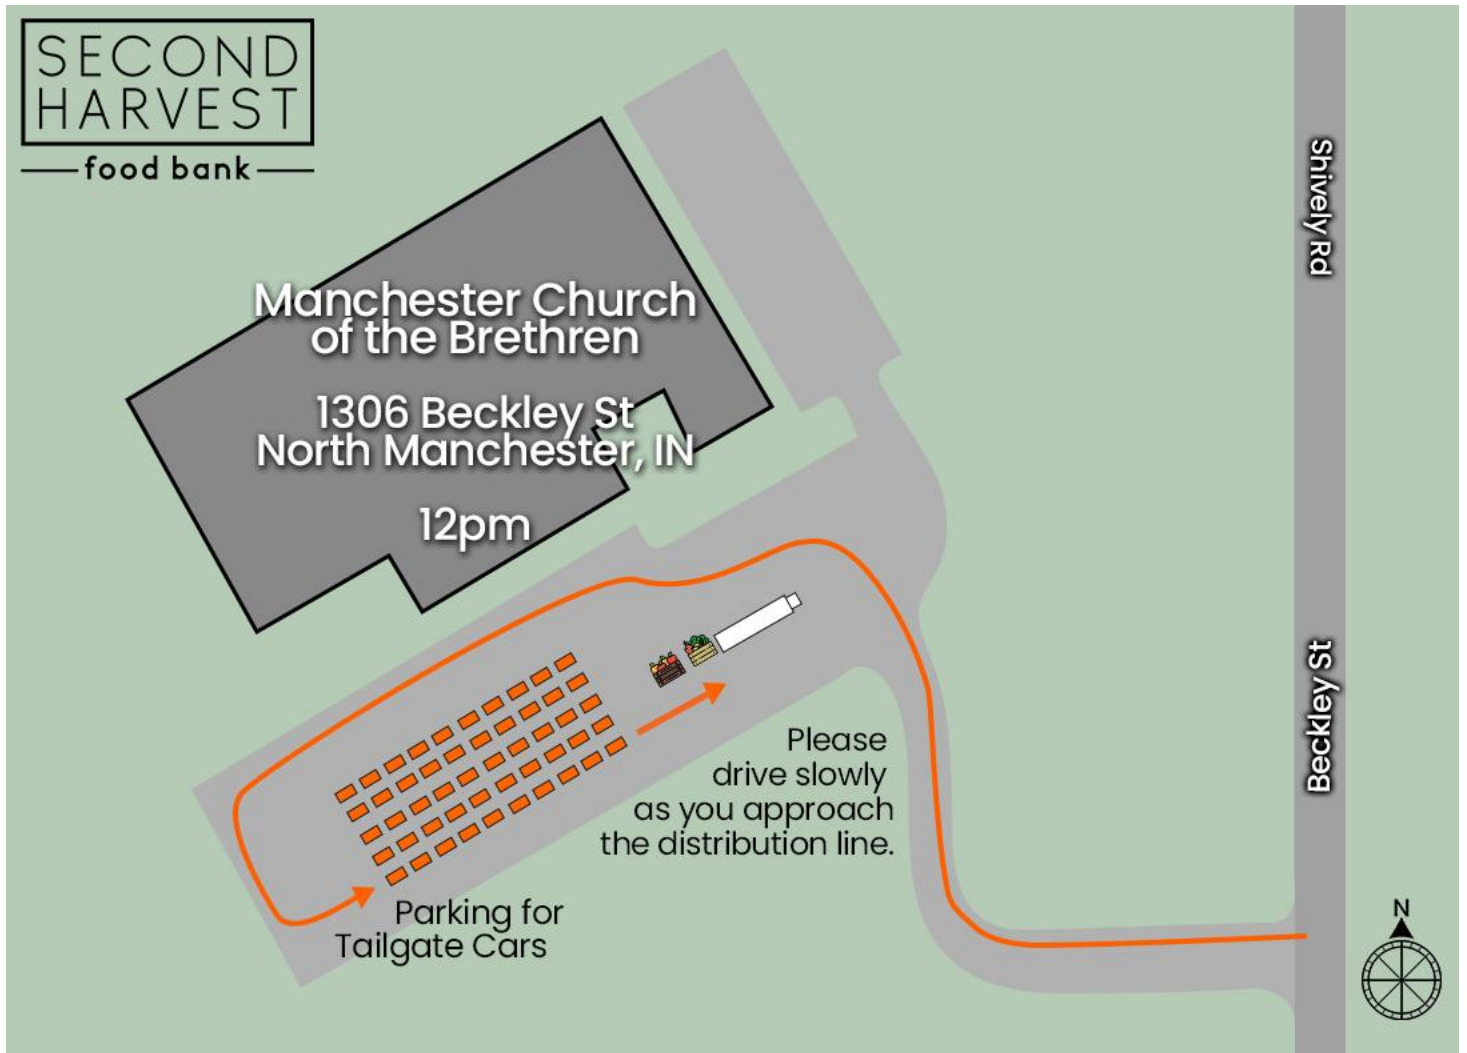

# Parking Directions for Manchester Church of the Brethren

Manchester Church of the Brethren, 1306 Beckley St, North Manchester

A full listing of tailgate schedules and locations can be found [here](#). Please follow the directions of parking attendants when you arrive, and drive carefully to ensure safety for all tailgate guests, volunteers, and staff members.

No IDs, Proof of address or need are required or will be asked for at a Second Harvest Tailgate. All are welcome, regardless of income or home county.

Distribution is while supplies last. If you would like to volunteer as well as receive food, we ask that you wait until your car has been loaded before volunteering.